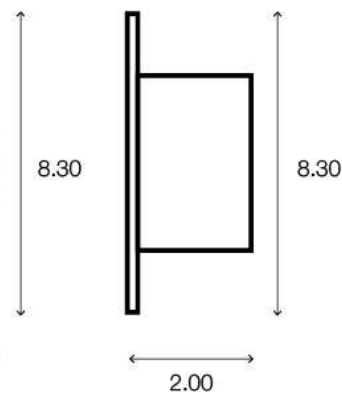

LIGHTING CENTER

1034455

W 8.30 x L 8.30 x H 2 (cm.)

1034455

MAX Light

INTERIOR LIGHTING
Recessed Downlight

Materials:

Glass

Color:

Silver

DIMENSIONS (cm.)

FRONT

SIDE

Light Source: G5.3 (x1)

Weight: 0.5 kg.

boonthavornlighting