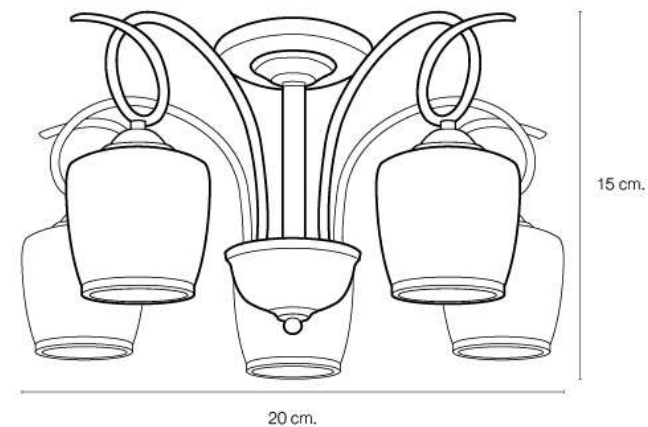

LIGHTING CENTER

1071394

W 20 x L 20 x H 15 (cm.)

1071394

MAX Light

INTERIOR LIGHTING

Pendant lamp

Materials:

Metal

Color:

White

DIMENSIONS (cm.)

FRONT

SIDE

Light Source: E27 (x5)

Weight: 3 kg.