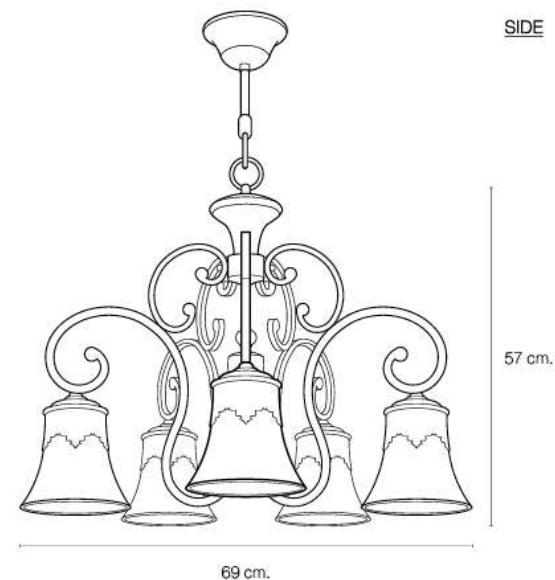

LIGHTING CENTER

1072706

W 69 x L 69 x H 57 (cm.)

1072706

MAX Light

INTERIOR LIGHTING

Pendant lamp

Materials:

Glass

Color:

White

DIMENSIONS (cm.)

FRONT

SIDE

Light Source: E27 (x5)

Weight: 16.7 kg.