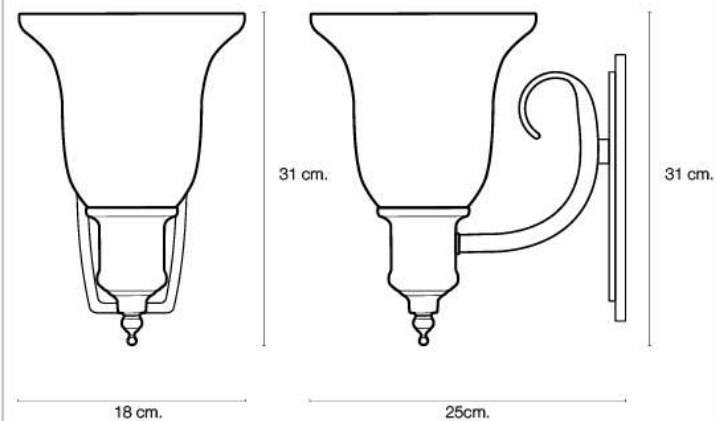

LIGHTING CENTER

1085168

W 18 x L 25 x H 31 (cm.)

1085168

MAX Light

INTERIOR LIGHTING

Wall lamp

Materials:

Glass / Metal

Color:

Black / White

DIMENSIONS (cm.)

FRONT

SIDE

Light Source: G5.3 (x1)

Weight: 10 kg.