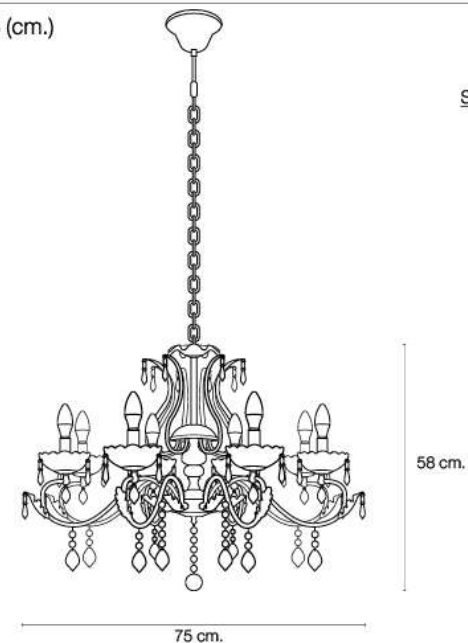

LIGHTING CENTER

1099596
W 75 x L 75 x H 58 (cm.)

1099596

MAX Light

INTERIOR LIGHTING

Pendant lamp

Materials:

Glass / Metal

Color:

Transparent

DIMENSIONS (cm.)

FRONT

SIDE

Light Source: G5.3 (x8)

Weight: 5.7 kg.

 boonthavornlighting