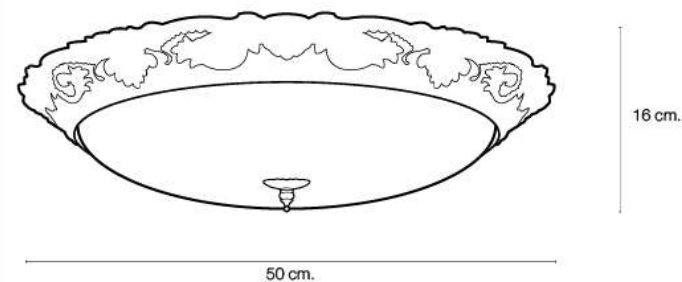

LIGHTING CENTER

1100114

W 50 x L 50 x H 11.5 (cm.)

1100114

MAX Light

INTERIOR LIGHTING

Ceiling lamp

Materials:

Glass / Metal

Color:

Gray

DIMENSIONS (cm.)

FRONT

SIDE

Light Source: G5.3 (x4)

Weight: 2.2 kg.