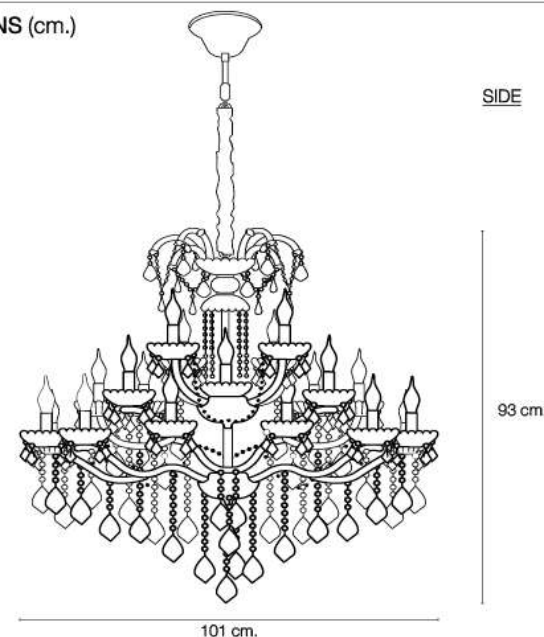

LIGHTING CENTER

1102135
W 101 x L 101 x H 93 (cm.)

1102135

MAX Light

INTERIOR LIGHTING

Pendant lamp

Materials:

Glass / Metal

Color:

Transparent

DIMENSIONS (cm.)

FRONT

SIDE

Light Source: E14 (x24)

Weight: 27 kg.

 boonthavornlighting