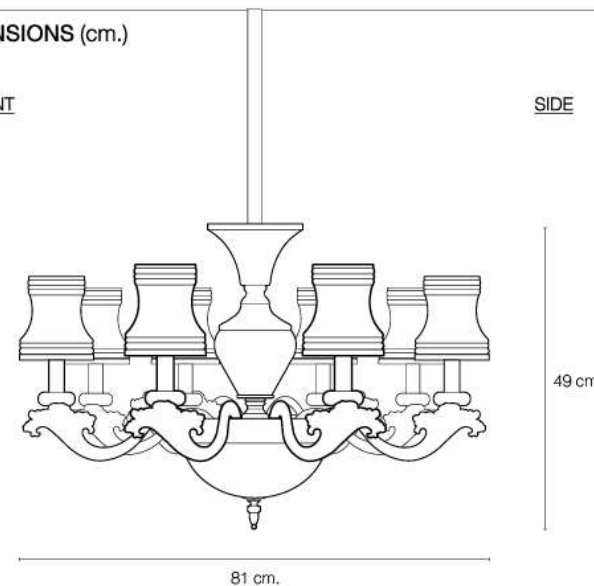

LIGHTING CENTER

1102797

W 81 x L 81 x H 49 (cm.)

1102797

MAX Light

INTERIOR LIGHTING

Pendant lamp

Materials:

Glass / Metal

Color:

White

DIMENSIONS (cm.)

FRONT

SIDE

Light Source: E14 (x8)

Weight: 9.6 kg.