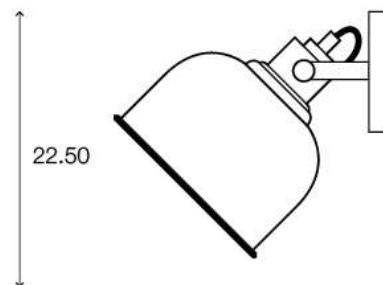

LIGHTING CENTER

1103106

W 21.50 x L 14.50 x H 22.50 (cm.)

1103106

MAX Light

INTERIOR LIGHTING
Wall lamp

Materials:

Glass / Metal

Color:

Transparent

DIMENSIONS (cm.)

FRONT

SIDE

Light Source: E27 (x1)

Weight: 1 kg.

boonthavornlighting