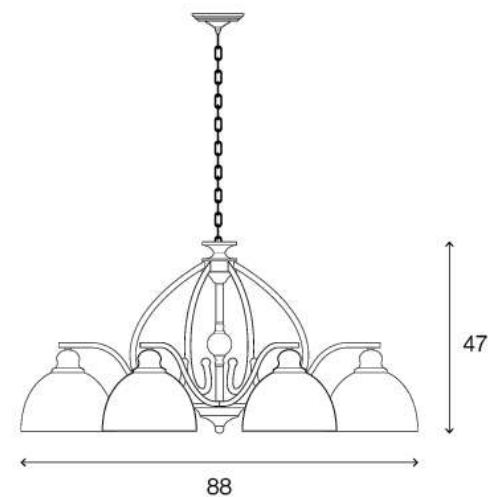

LIGHTING CENTER

1141924

W 88 x L 88 x H 47 (cm.)

1141924

MAX Light

INTERIOR LIGHTING

Pendant

Materials:

Glass / Metal

Color:

Gray / Gold

DIMENSIONS (cm.)

FRONT

SIDE

Light Source: E27 (x8)

Weight: 8.70 kg.