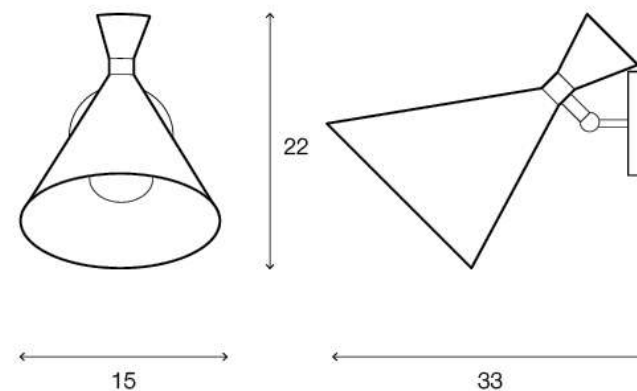

LIGHTING CENTER

1142540

W 15 x L 33 x H 22 (cm.)

1142540

MAX Light

INTERIOR LIGHTING

Wall lamp

Materials:

Metal

Color:

Black

DIMENSIONS (cm.)

FRONT

SIDE

Light Source: E27 (x1)

Weight: 0.47 kg.