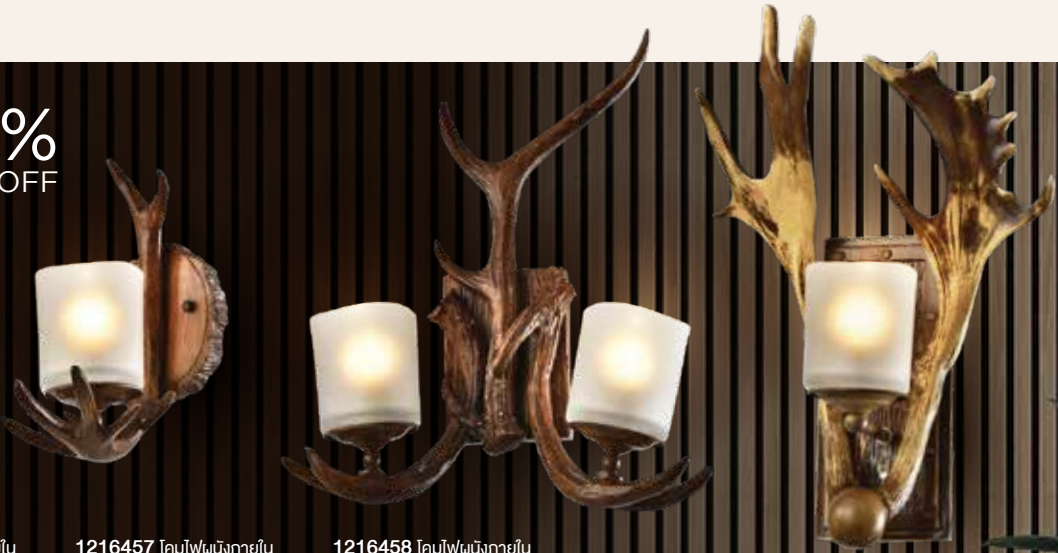

70% OFF

MAX LIGHT

1216456 โคมไฟผนังภายใน
รุ่น WW2112151, E27x1

937.-
ปกติ 3,160.-

1216457 โคมไฟผนังภายใน
รุ่น WW2112152, E27x2

1,187.-
ปกติ 3,970.-

1216458 โคมไฟผนังภายใน
รุ่น WW2112156, E27x1

1,227.-
ปกติ 4,140.-

MAX LIGHT

70% OFF