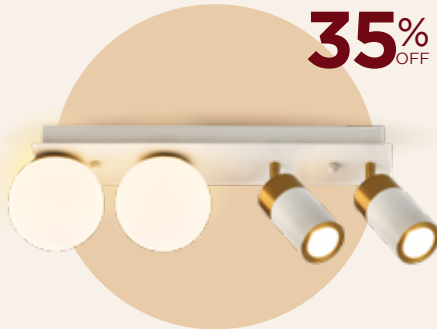

35% OFF

1248706 โคมไฟพาดาน
รุ่น VC21275-2+2, GU9x2, GU10x2

1,227.-

ปกติ 1,899.-

MAX LIGHT