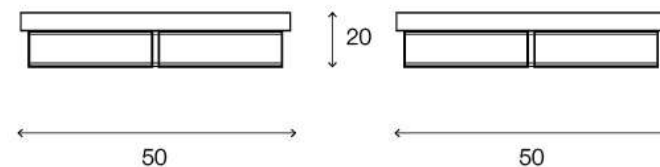

LIGHTING CENTER

1073911

W 50 x L 50 x H 20 (cm.)

1073911

MAX Light

INTERIOR LIGHTING
Ceiling Light

Materials:

Plastic / Metal

Color:

White

DIMENSIONS (cm.)

FRONT

SIDE

Light Source: E27 (x4)

Weight: 3.50 kg.

boonthavornlighting