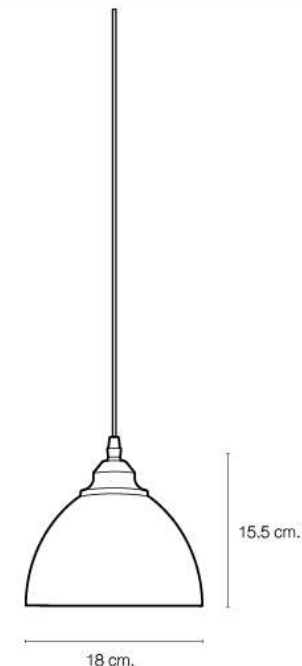

LIGHTING CENTER

1100080

W 18 x L 18 x H 15.5 (cm.)

1100080

MAX Light

INTERIOR LIGHTING

Pendant lamp

Materials:

Glass / Metal

Color:

White

DIMENSIONS (cm.)

FRONT

SIDE

Light Source: G5.3 (x1)

Weight: 0.6 kg.