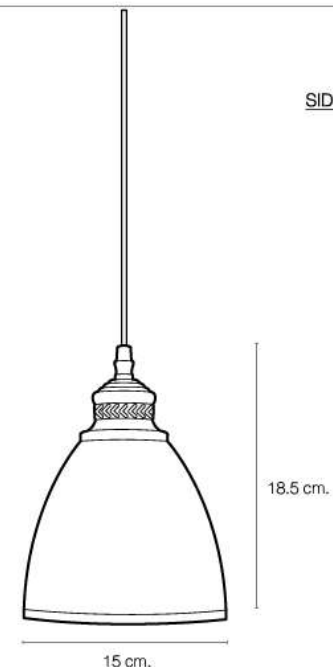

LIGHTING CENTER

1100102

W 15 x L 15 x H 18.5 (cm.)

1100102

MAX Light

INTERIOR LIGHTING

Pendant lamp

Materials:

Glass / Metal

Color:

White

DIMENSIONS (cm.)

FRONT

SIDE

Light Source: G5.3 (x1)

Weight: 0.8 kg.