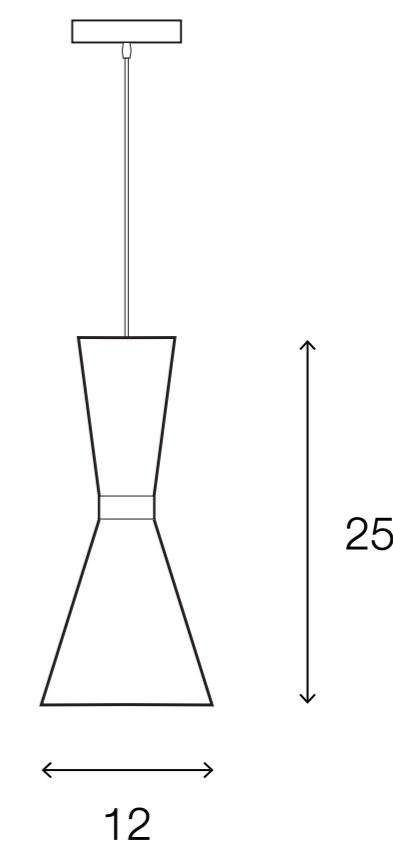

LIGHTING CENTER

1140059

W 12 x L 12 x H 25 (cm.)

1140059

LIGHT
MOST

INTERIOR LIGHTING

Pendant

Materials:

Metal

Color:

Black / Gold

DIMENSIONS (cm.)

FRONT

SIDE

Light Source: E27 (x1)

Weight: 0.77 kg.