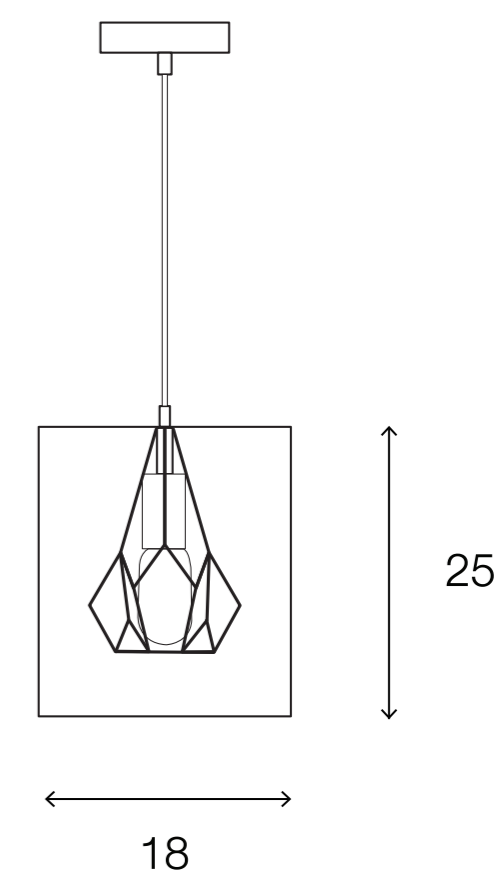

LIGHTING CENTER

1142542

W 18 x L 18 x H 25 (cm.)

1142542

LIGHT
MOST

INTERIOR LIGHTING

Pendant

Materials:

Metal

Color:

Black / Gold

DIMENSIONS (cm.)

FRONT

SIDE

Light Source: E27 (x1)

Weight: 0.62 kg.