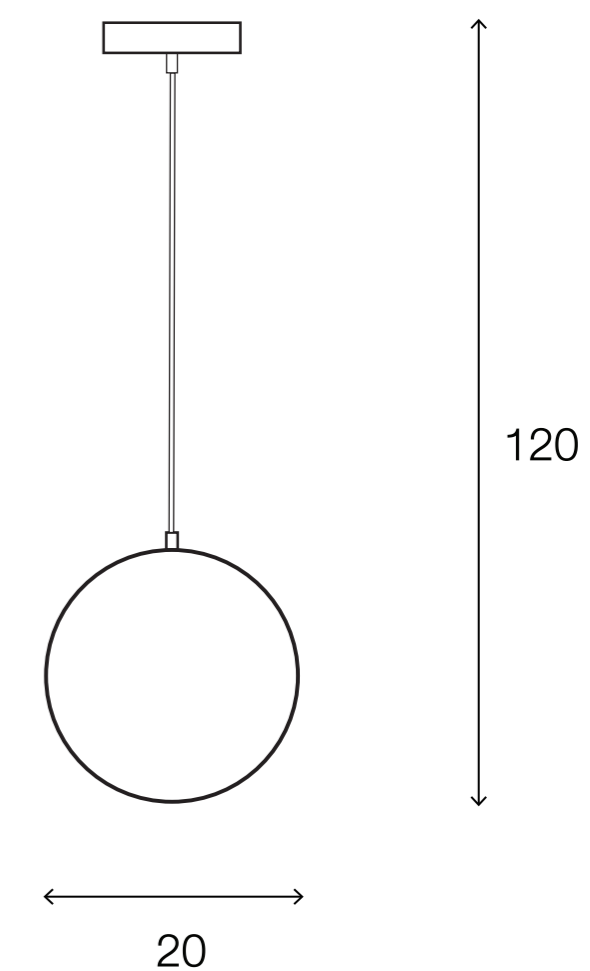

LIGHTING CENTER

1145875

W 20 x L 20 x H 120 (cm.)

1145875

LIGHT
MOST

INTERIOR LIGHTING

Pendant

Materials:

Glass / Metal

Color:

Red / Black

DIMENSIONS (cm.)

FRONT

SIDE

Light Source: E27 (x1)

Weight: 1.45 kg.