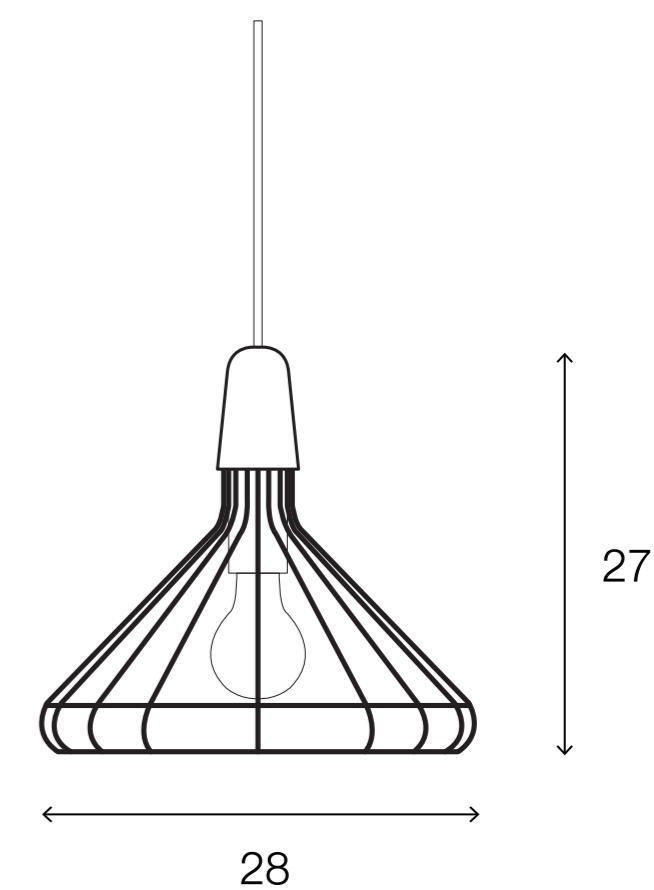

LIGHTING CENTER

1163509

W 28 x L 28 x H 27 (cm.)

1163509

LIGHT
MOST

INTERIOR LIGHTING

Pendant

Materials:

Metal / Wood

Color:

Black / Light Brown

DIMENSIONS (cm.)

FRONT

SIDE

Light Source: E27 (x1)

Weight: 8.00 kg.