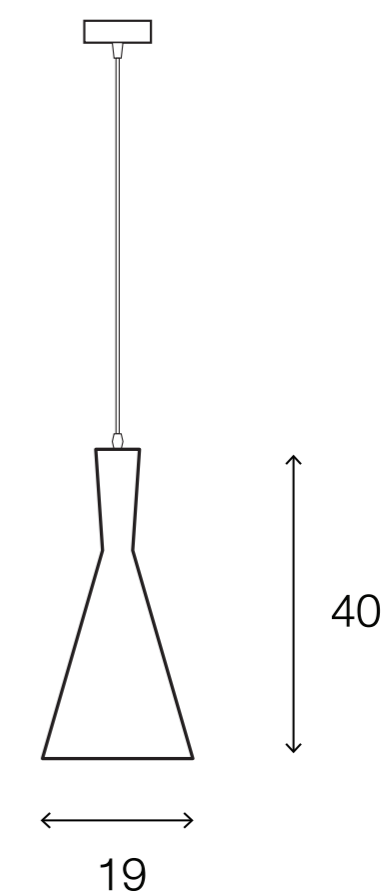

LIGHTING CENTER

1163676

W 19 x L 19 x H 40 (cm.)

1163676

LIGHT
MOST

INTERIOR LIGHTING

Pendant

Materials:

Metal

Color:

Black / Gold

DIMENSIONS (cm.)

FRONT

SIDE

Light Source: E27 (x1)

Weight: 0.67 kg.