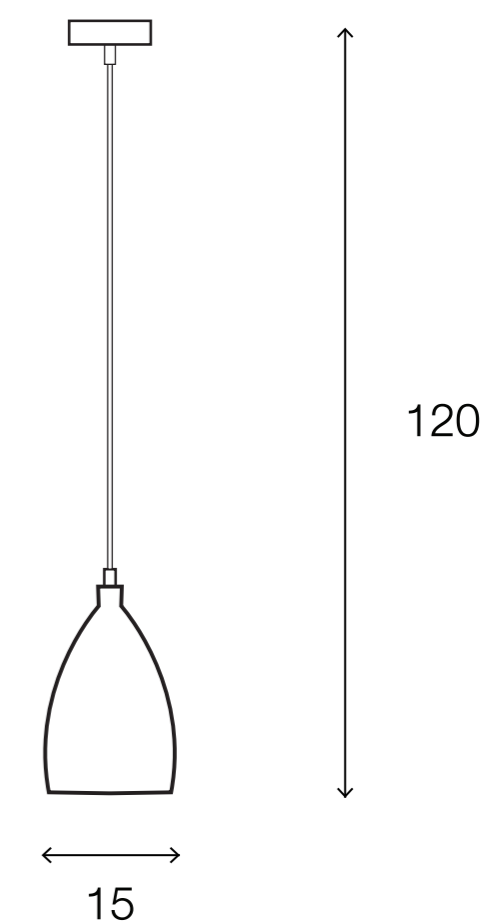

LIGHTING CENTER

1163681

W 15 x L 15 x H 120 (cm.)

1163681

MAX Light

INTERIOR LIGHTING

Pendant

Materials:

Metal

Color:

Black

DIMENSIONS (cm.)

FRONT

SIDE

Light Source: E27 (x1)

Weight: 1.50 kg.